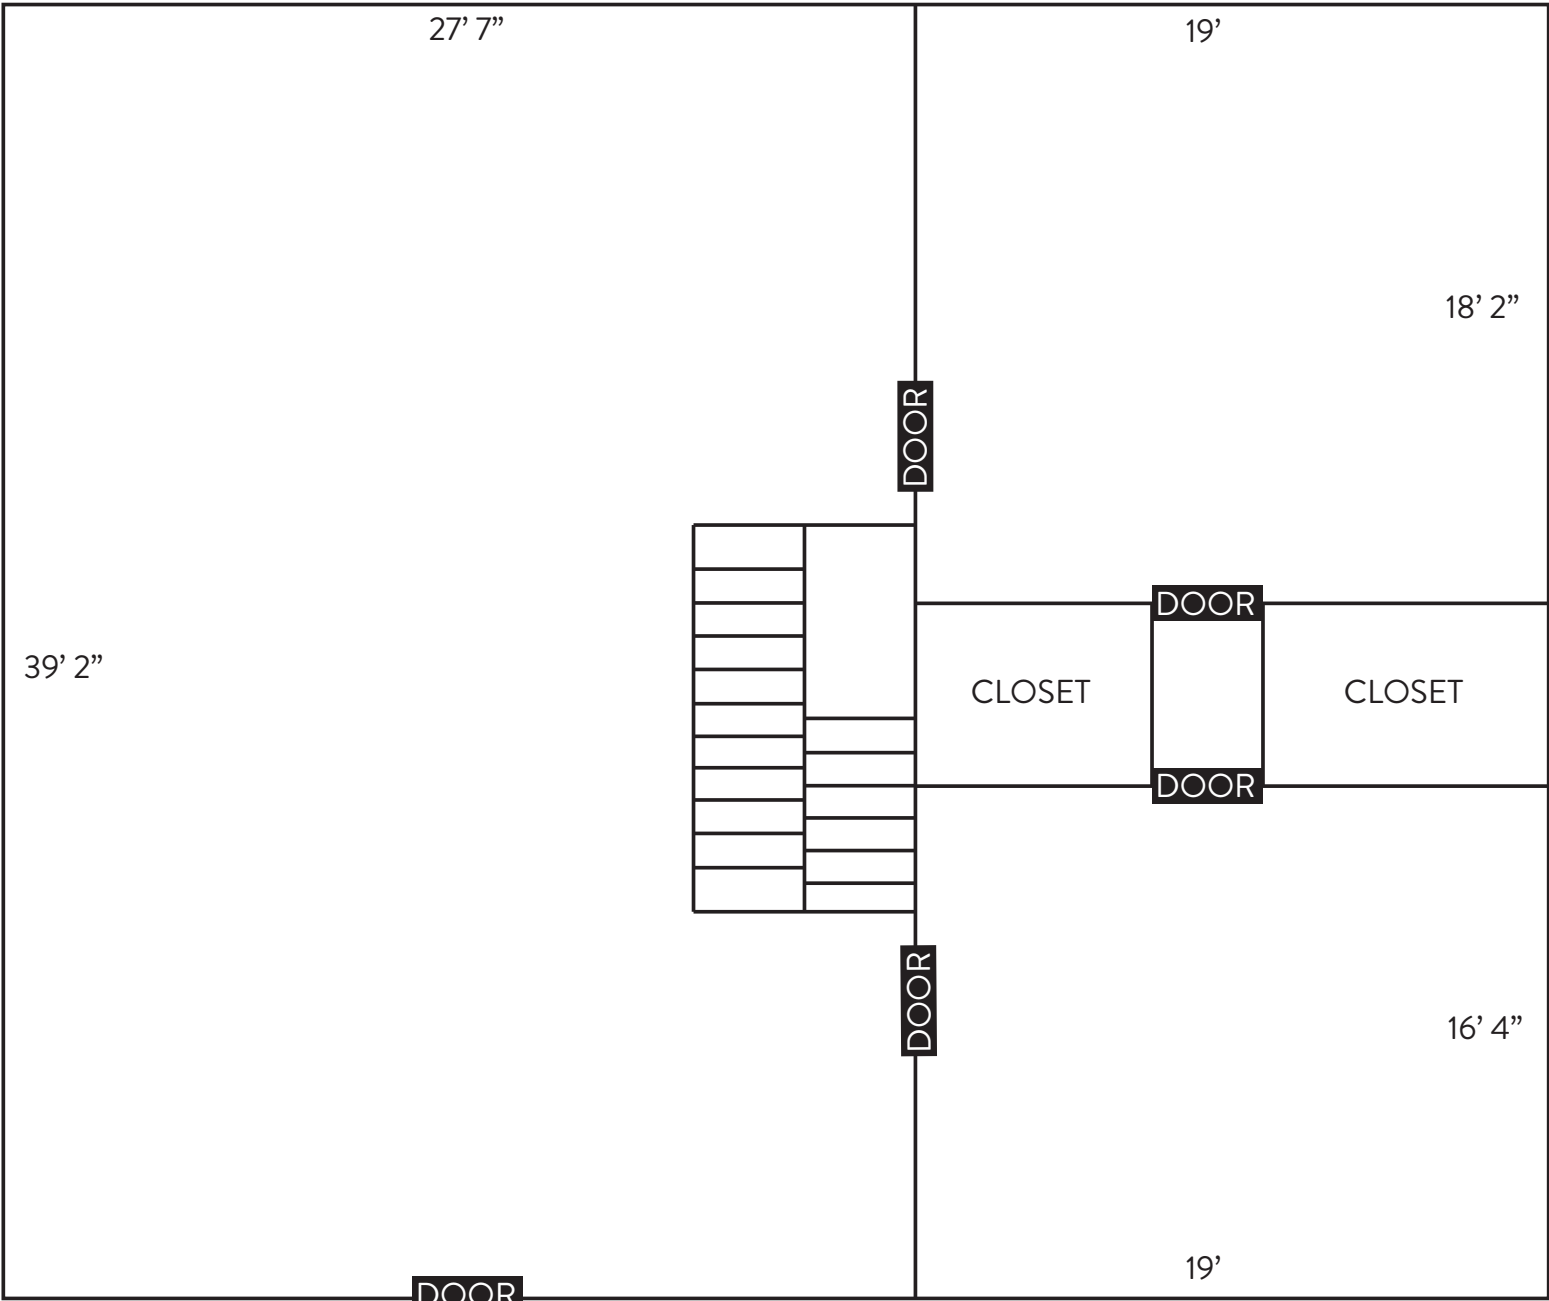

Founders Room  
1,780 Total Sq. Ft.

Elevator & Stairs  
Behind Door